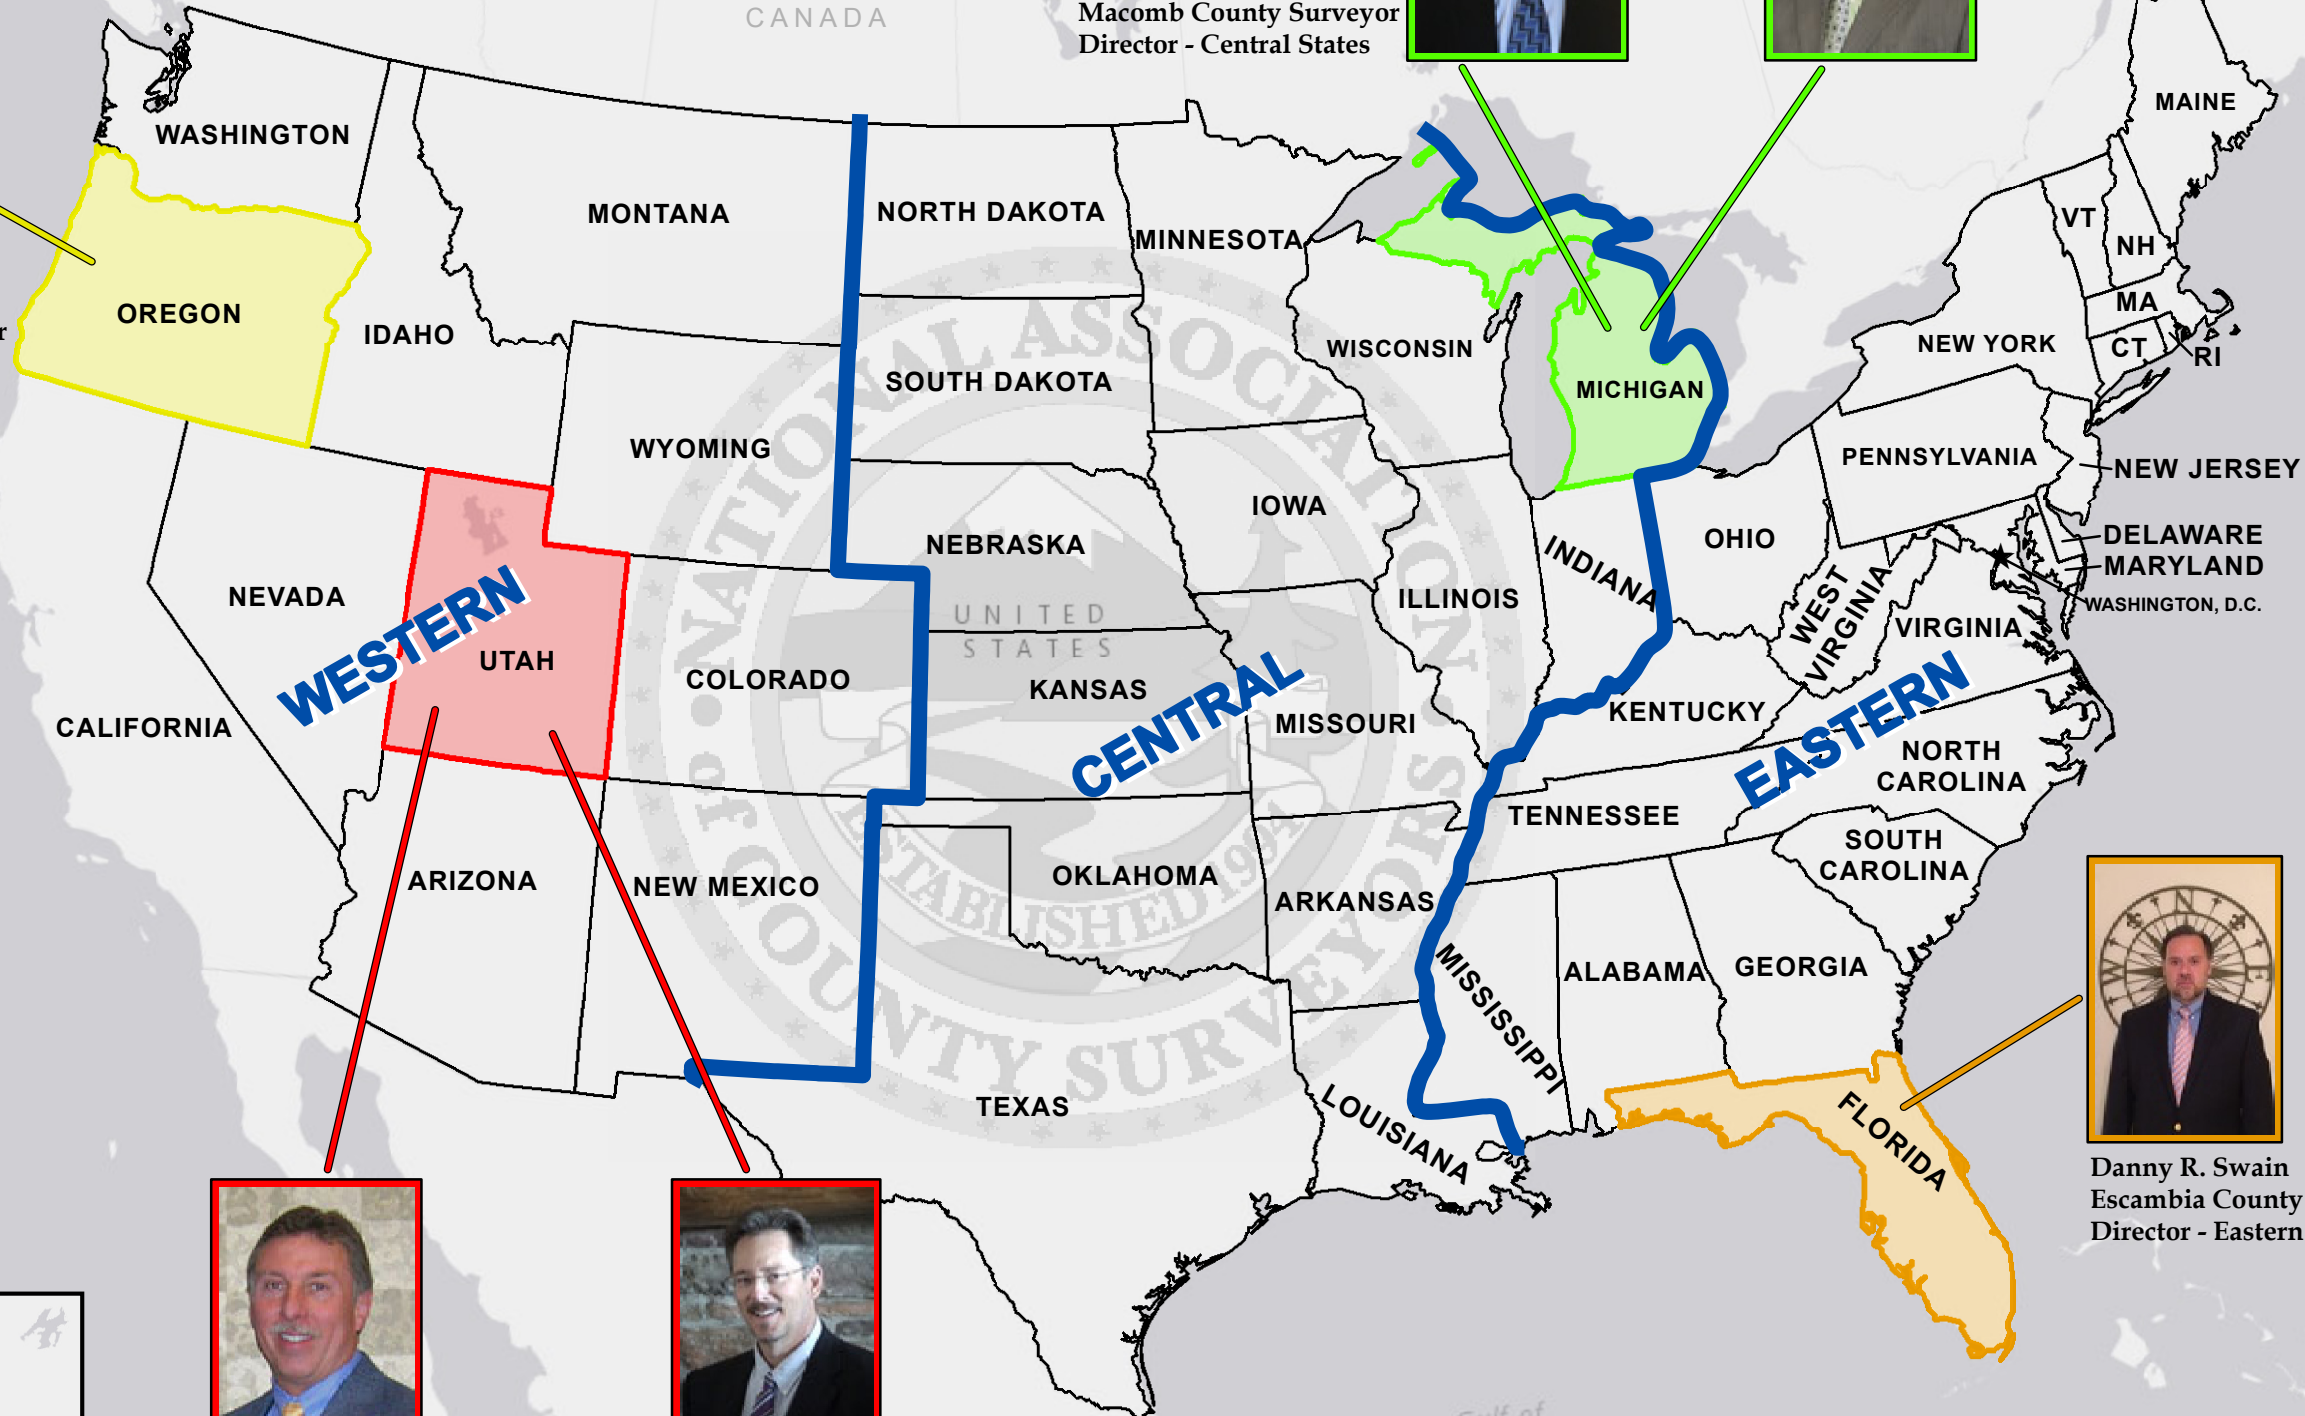

NACS Officers

R. Charles Pearson
President/Secretary/Treasurer

Marty C. Dunn
Macomb County Surveyor
Director - Central States

Marvin Myers
Crawford County Surveyor
President - Elect

Ron Whitehead
Washington County Surveyor
Immediate Past President

Reid Demman
Salt Lake County Surveyor
Director - Western States

Danny R. Swain
Escambia County Surveyor
Director - Eastern States